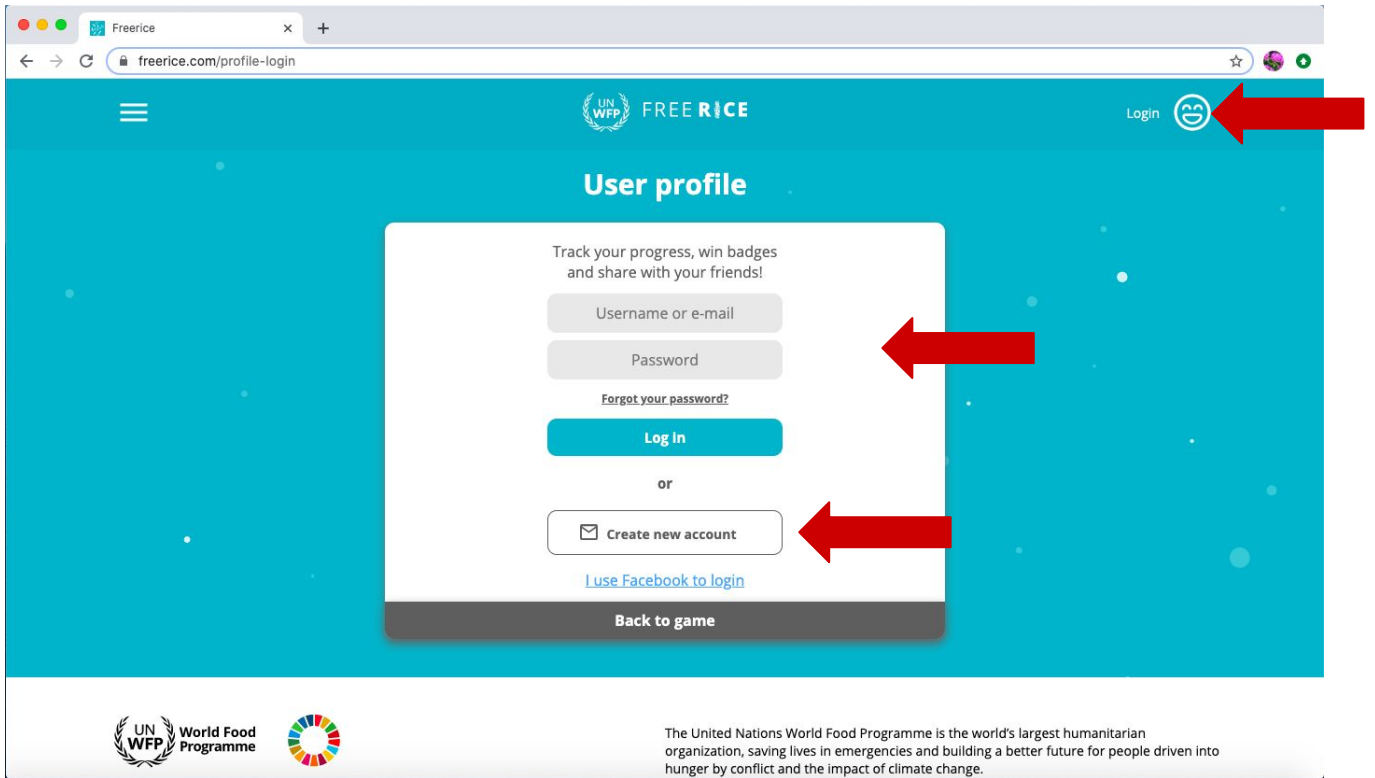

<https://freerice.com/>

Using Freerice.com

Free Rice is a free online game that allows players to donate rice to those in need by correctly answering multiple-choice questions.

Instructions

- 1) Open your internet browser (i.e. Chrome, Internet Explorer, Safari, etc.) and browse to the Free Rice website <https://freerice.com/>

By 2040 we hope to

By 2050 we hope to

By 2020 we hope to

get back up and try again!

don't worry, here's a new question!

The Global Goals 0

UN WFP World Food Programme

The United Nations World Food Programme is the world's largest humanitarian organization, saving lives in emergencies and building a better future for people driven into hunger by conflict and the impact of climate change.

2) To create an account, press 'Login' in the top right corner. Then select 'Create an Account'. If you already have an account, enter your username and password to login.

3) Follow the prompts to create an account.

4) Press 'Back to Game' to return to the home page.

5) Click the symbol with three horizontal lines in the top left corner of the screen to look at the menu.

6) Select 'Categories' to choose a quiz topic for the game.