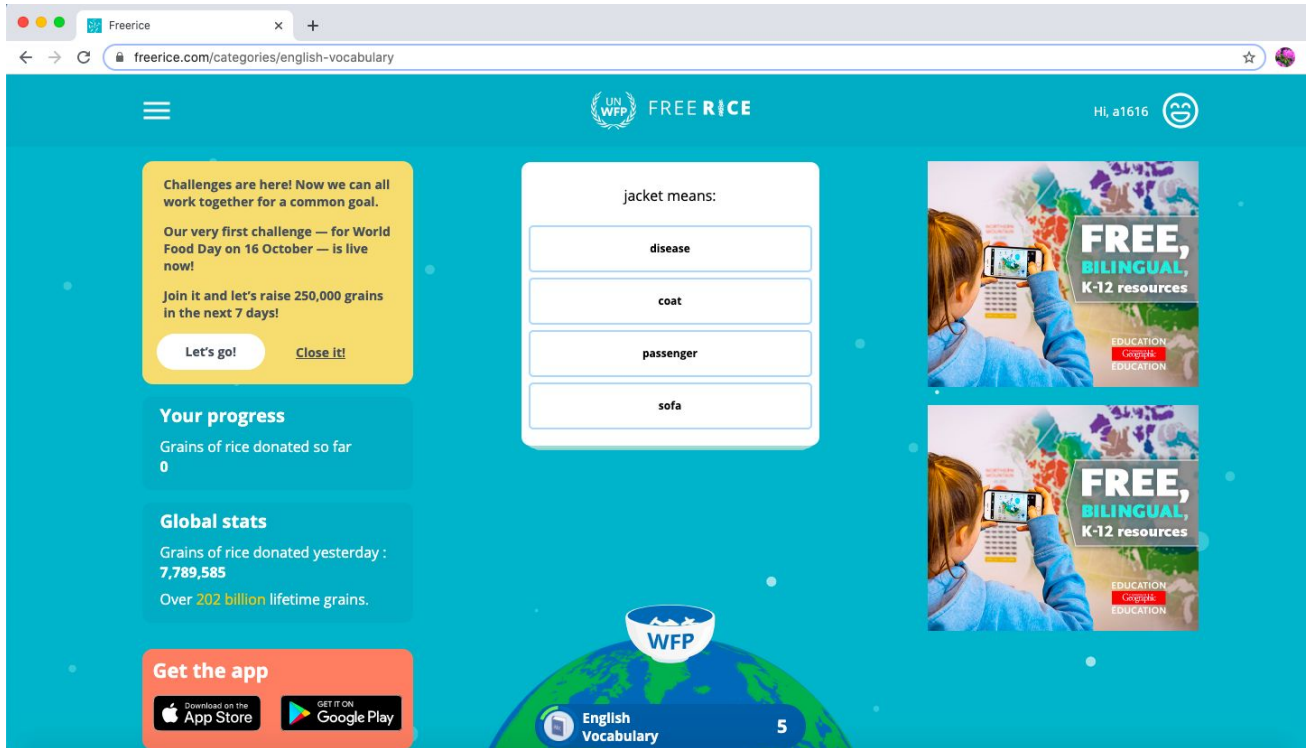

<https://freerice.com/>

Using Freerice.com

Free Rice is a free online game that allows players to donate rice to those in need by correctly answering multiple-choice questions.

Instructions

- 1) Open your internet browser (i.e. Chrome, Internet Explorer, Safari, etc.) and browse to the Free Rice website <https://freerice.com/>

4) Press 'Back to Game' to return to the home page.

5) Click the symbol with three horizontal lines in the top left corner of the screen to look at the menu.

6) Select 'Categories' to choose a quiz topic for the game.

7) Look through the list of categories. When you have found one you would like to do, click on it.

8) Play the game by reading the question and clicking on the answer that you think is correct.

Question