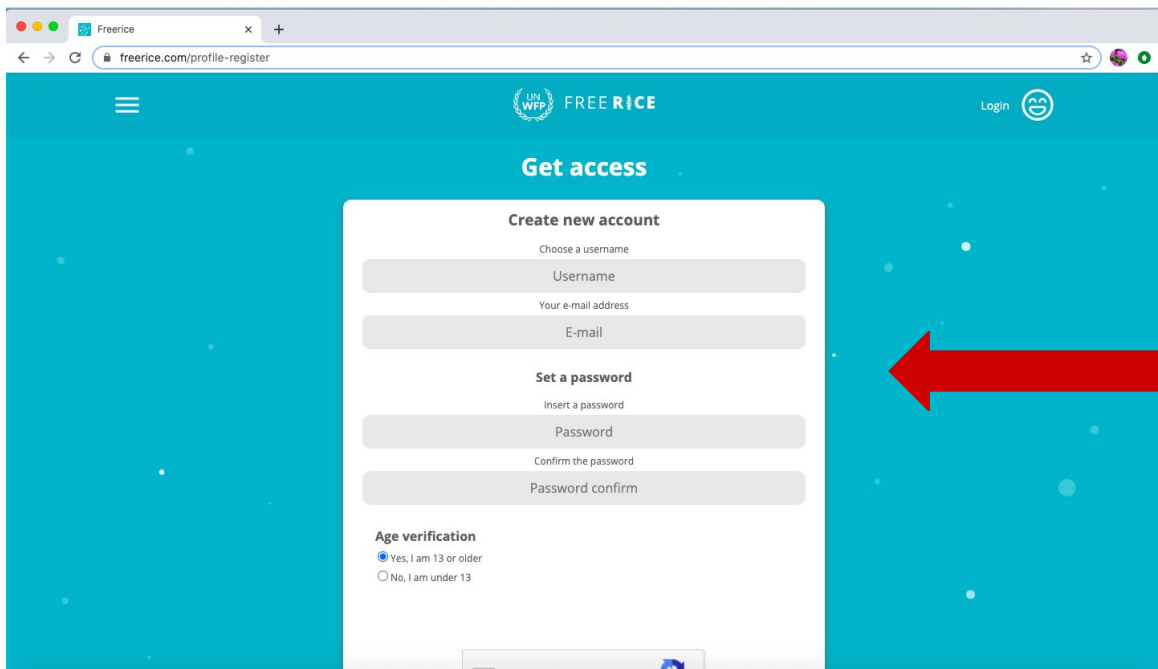

2) To create an account, press 'Login' in the top right corner. Then select 'Create an Account'. If you already have an account, enter your username and password to login.

3) Follow the prompts to create an account.

4) Press 'Back to Game' to return to the home page.

5) Click the symbol with three horizontal lines in the top left corner of the screen to look at the menu.

6) Select 'Categories' to choose a quiz topic for the game.