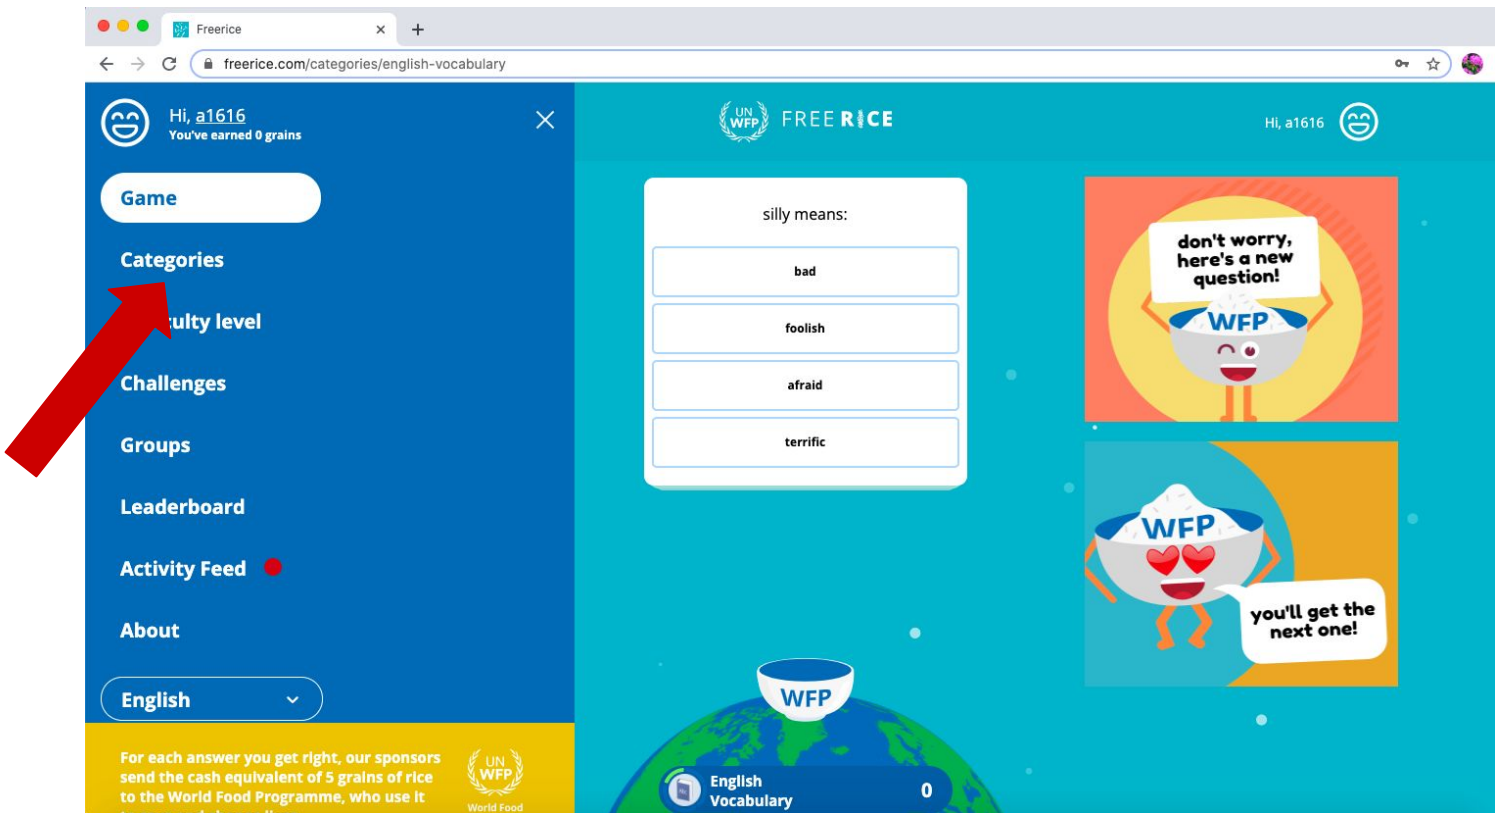

<https://freerice.com/>

Using Freerice.com

Free Rice is a free online game that allows players to donate rice to those in need by correctly answering multiple-choice questions.

Instructions

- 1) Open your internet browser (i.e. Chrome, Internet Explorer, Safari, etc.) and browse to the Free Rice website <https://freerice.com/>

2) To create an account, press 'Login' in the top right corner. Then select 'Create an Account'. If you already have an account, enter your username and password to login.

3) Follow the prompts to create an account.

4) Press 'Back to Game' to return to the home page.

5) Click the symbol with three horizontal lines in the top left corner of the screen to look at the menu.

6) Select 'Categories' to choose a quiz topic for the game.