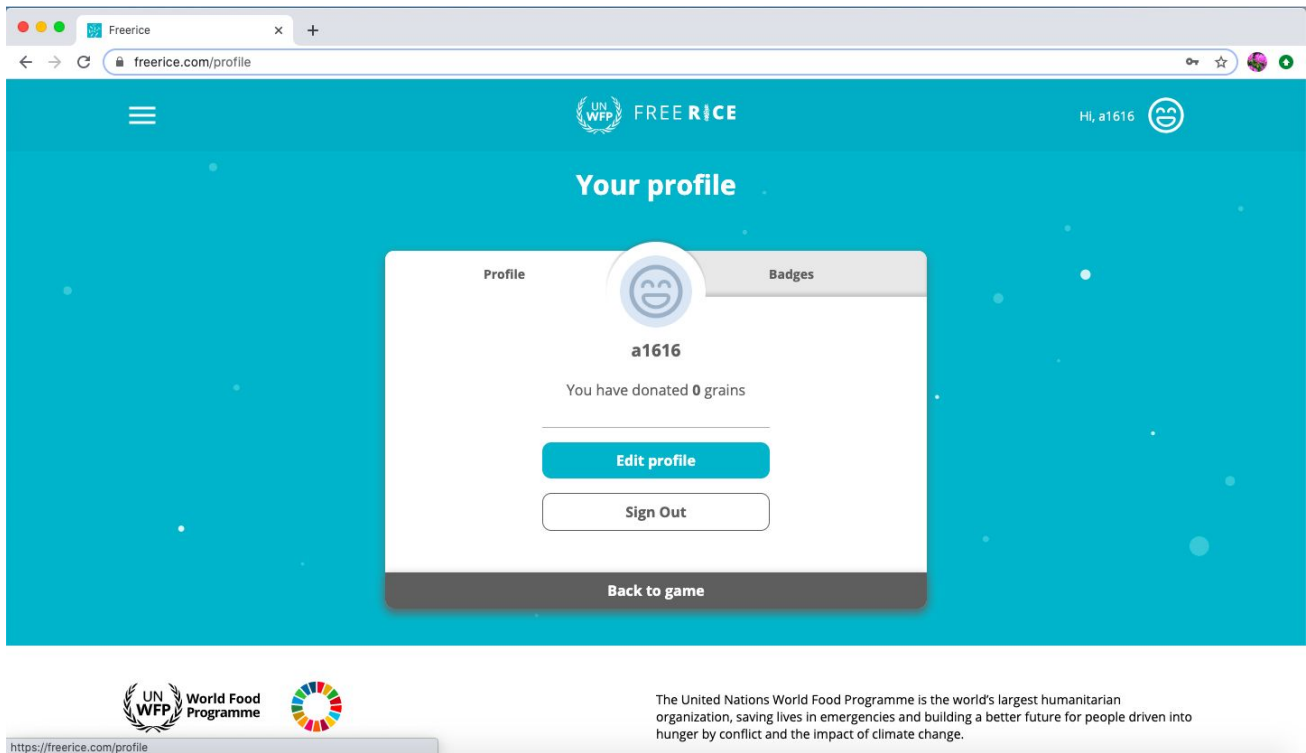

<https://freerice.com/>

Using Freerice.com

Free Rice is a free online game that allows players to donate rice to those in need by correctly answering multiple-choice questions.

Instructions

- 1) Open your internet browser (i.e. Chrome, Internet Explorer, Safari, etc.) and browse to the Free Rice website <https://freerice.com/>

By 2040 we hope to

By 2050 we hope to

By 2020 we hope to

get back up and try again!

don't worry, here's a new question!

The Global Goals 0

UN WFP World Food Programme

The United Nations World Food Programme is the world's largest humanitarian organization, saving lives in emergencies and building a better future for people driven into hunger by conflict and the impact of climate change.

4) Press 'Back to Game' to return to the home page.

5) Click the symbol with three horizontal lines in the top left corner of the screen to look at the menu.

6) Select 'Categories' to choose a quiz topic for the game.