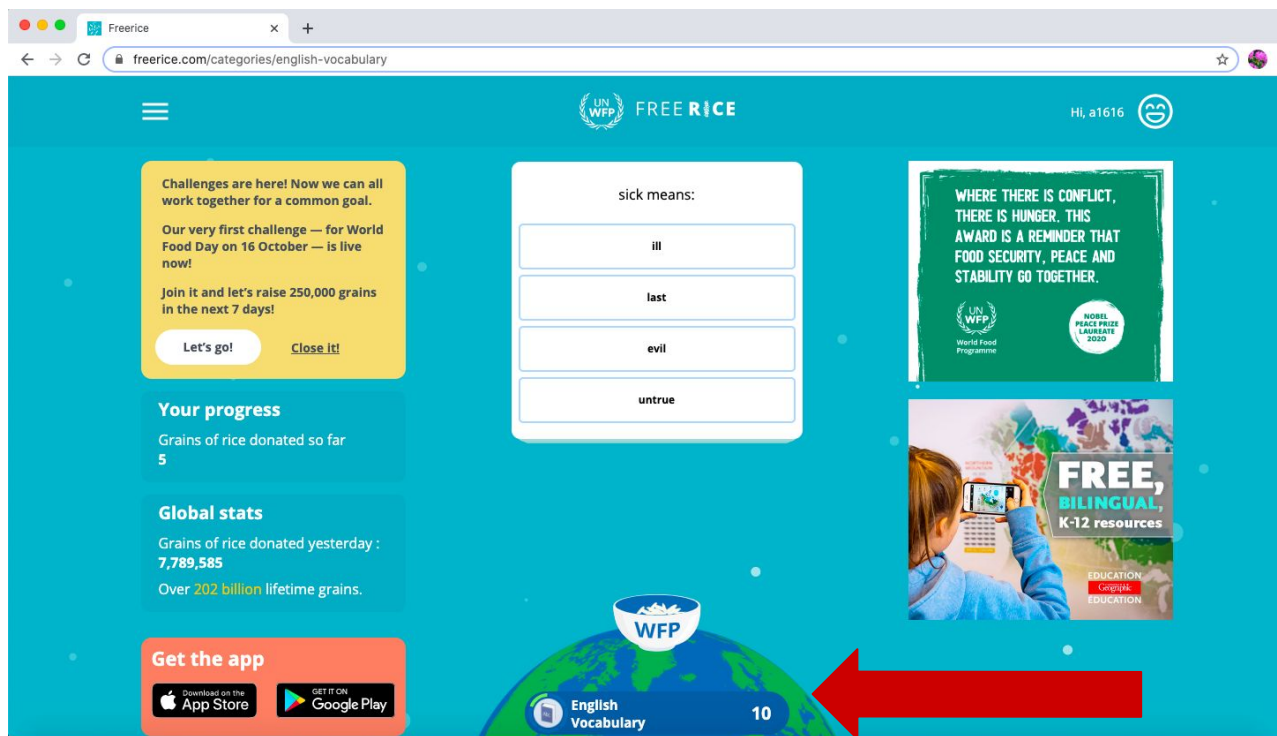

<https://freerice.com/>

Using Freerice.com

Free Rice is a free online game that allows players to donate rice to those in need by correctly answering multiple-choice questions.

Instructions

- 1) Open your internet browser (i.e. Chrome, Internet Explorer, Safari, etc.) and browse to the Free Rice website <https://freerice.com/>

4) Press 'Back to Game' to return to the home page.

5) Click the symbol with three horizontal lines in the top left corner of the screen to look at the menu.

6) Select 'Categories' to choose a quiz topic for the game.

7) Look through the list of categories. When you have found one you would like to do, click on it.

8) Play the game by reading the question and clicking on the answer that you think is correct.

Question

9) To see the amount of rice you have, look at the blue bar at the bottom of the screen.

10) Continue answering questions! The cash equivalent to the amount of rice you have from answering questions correctly will go to the World Food Programme to help those in need.