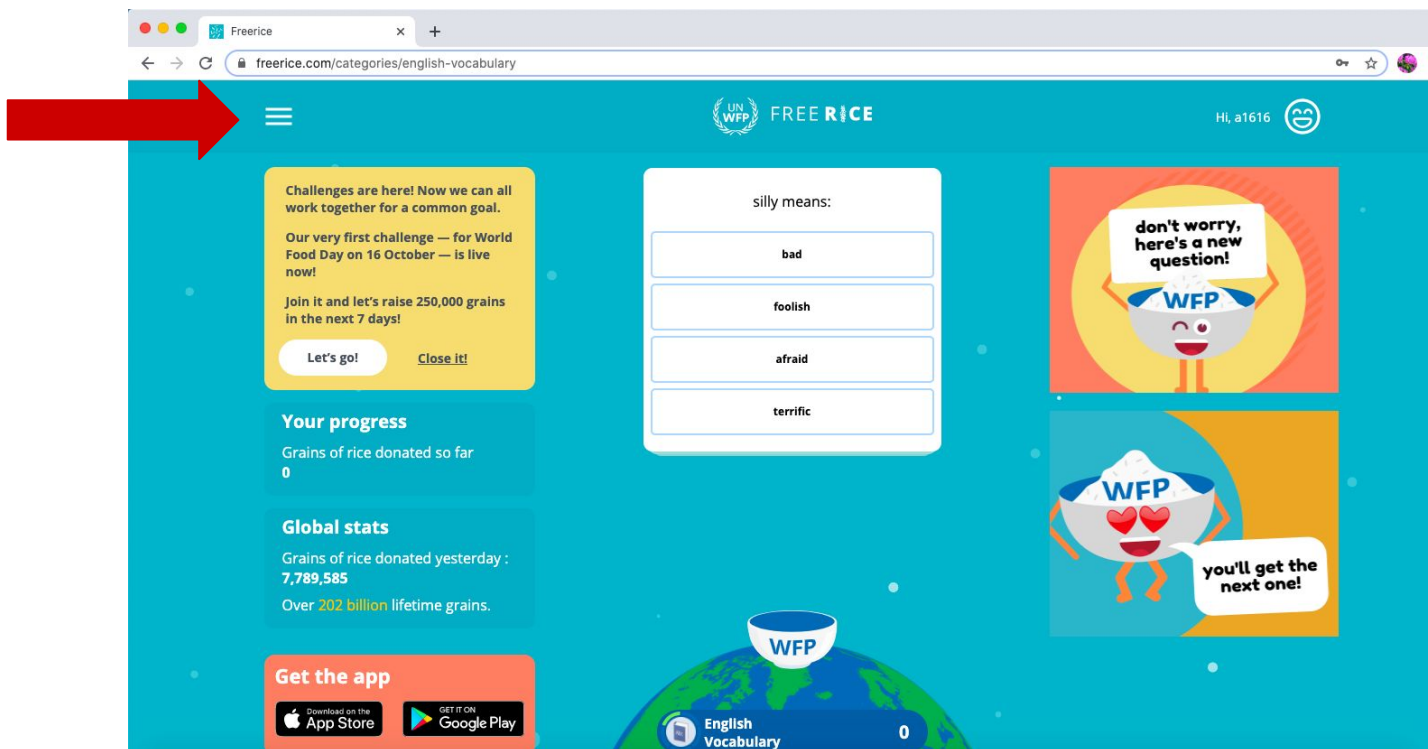

<https://freerice.com/>

Using Freerice.com

Free Rice is a free online game that allows players to donate rice to those in need by correctly answering multiple-choice questions.

Instructions

- 1) Open your internet browser (i.e. Chrome, Internet Explorer, Safari, etc.) and browse to the Free Rice website <https://freerice.com/>

2) To create an account, press 'Login' in the top right corner. Then select 'Create an Account'. If you already have an account, enter your username and password to login.

3) Follow the prompts to create an account.

4) Press 'Back to Game' to return to the home page.

5) Click the symbol with three horizontal lines in the top left corner of the screen to look at the menu.

6) Select 'Categories' to choose a quiz topic for the game.