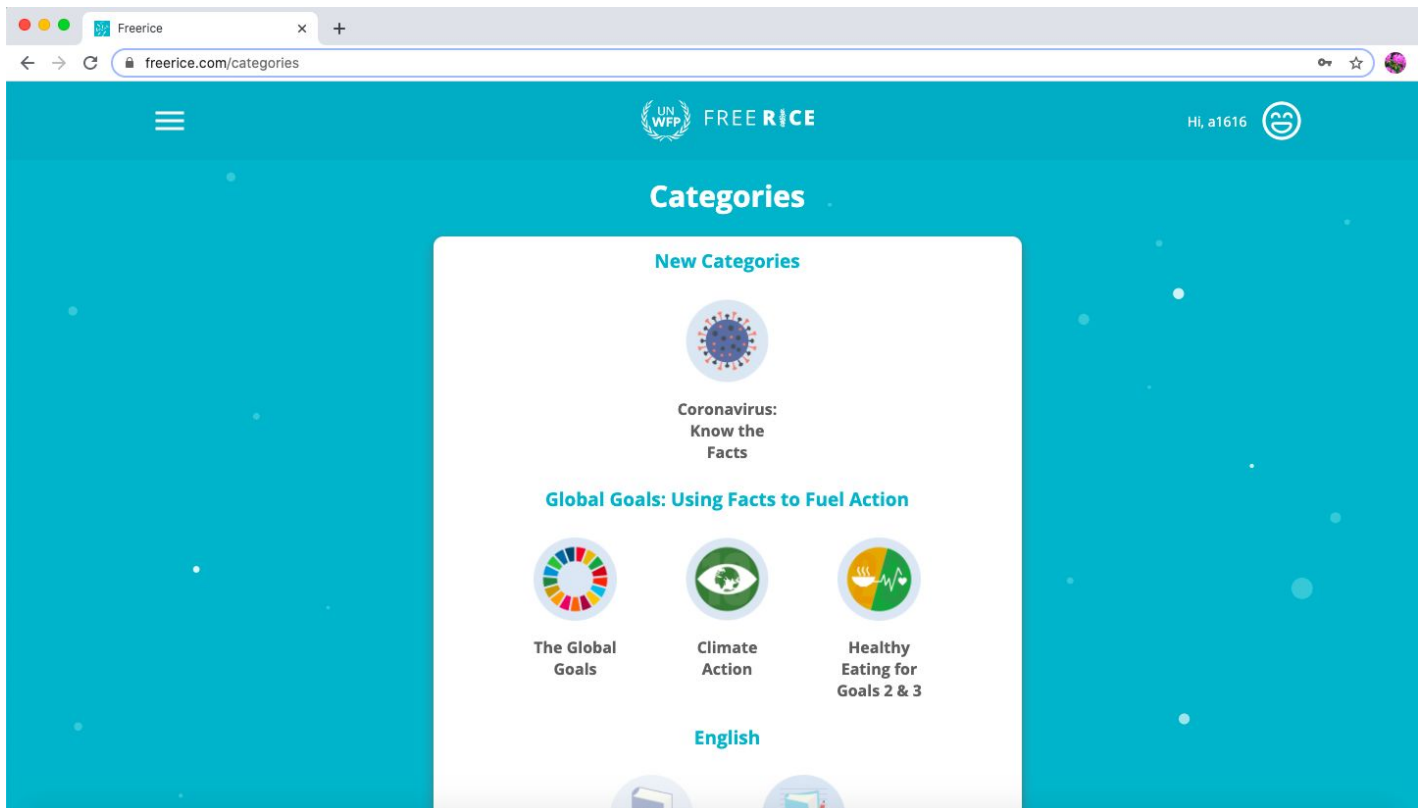

<https://freerice.com/>

Using Freerice.com

Free Rice is a free online game that allows players to donate rice to those in need by correctly answering multiple-choice questions.

Instructions

- 1) Open your internet browser (i.e. Chrome, Internet Explorer, Safari, etc.) and browse to the Free Rice website <https://freerice.com/>

4) Press 'Back to Game' to return to the home page.

5) Click the symbol with three horizontal lines in the top left corner of the screen to look at the menu.

6) Select 'Categories' to choose a quiz topic for the game.

7) Look through the list of categories. When you have found one you would like to do, click on it.

8) Play the game by reading the question and clicking on the answer that you think is correct.

Question